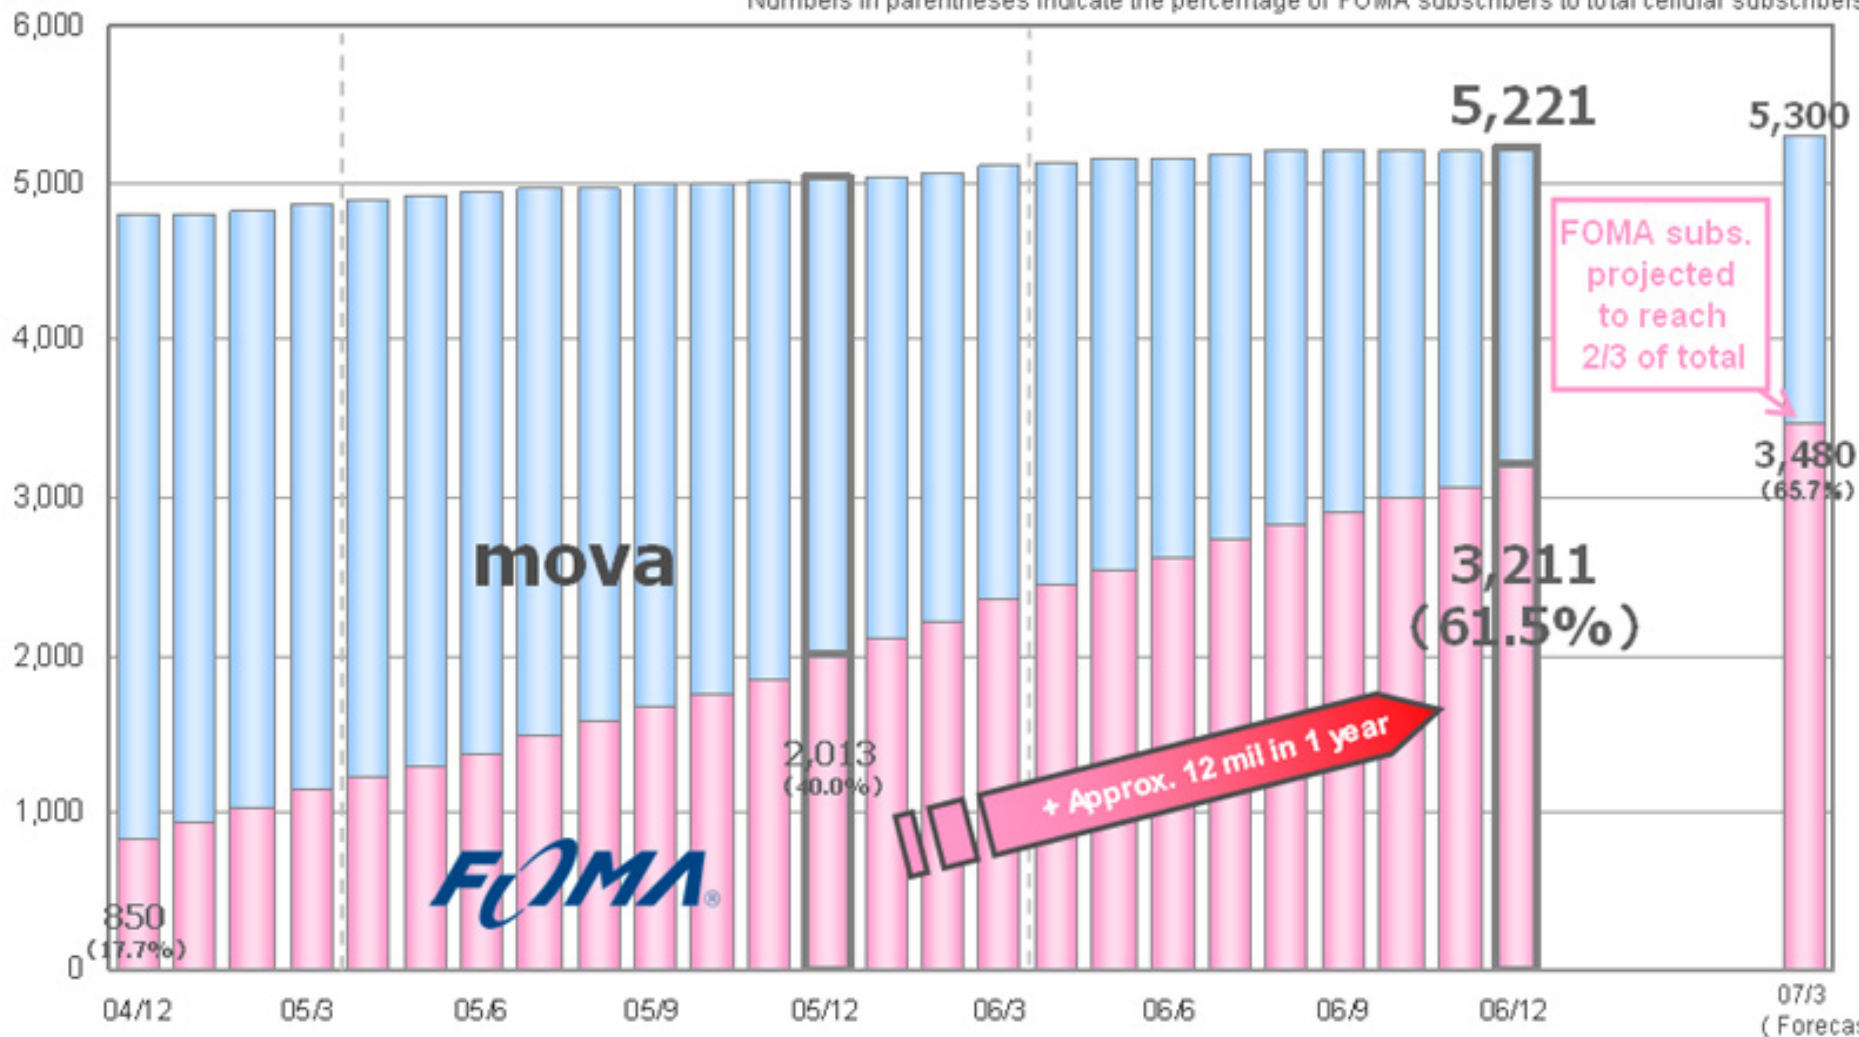

Subscriber Migration to FOMA

• Total number of FOMA subscribers as of Dec. 31, 2006 grew to 32.11 million (or 61.5% of our total cellular subscribers)

(10,000 subscribers)

Numbers in parentheses indicate the percentage of FOMA subscribers to total cellular subscribers

◆ Inclusive of Communication Module Service subscribers