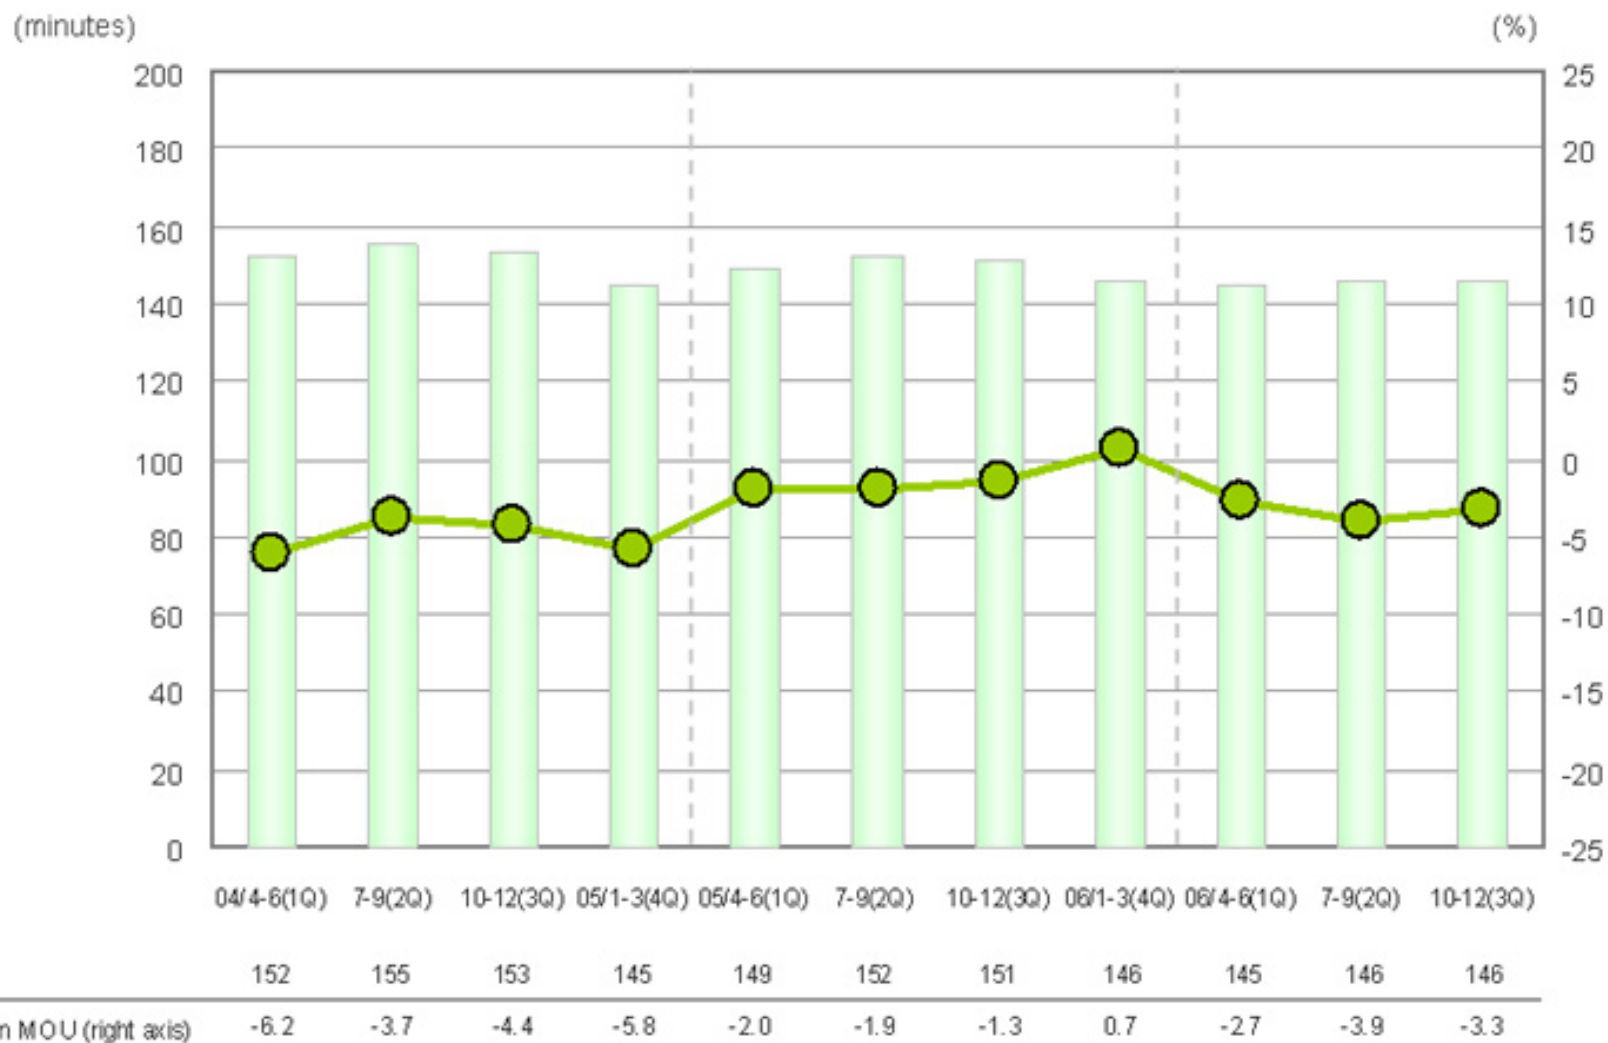

Cellular (FOMA + mova) MOU

- MOU for FY2006/3Q was 146 minutes (Down 3.3% year-on-year)

◆ For an explanation of MOU, please see Slide 27 of this document, "Definition and Calculation Methods of MOU and ARPU".