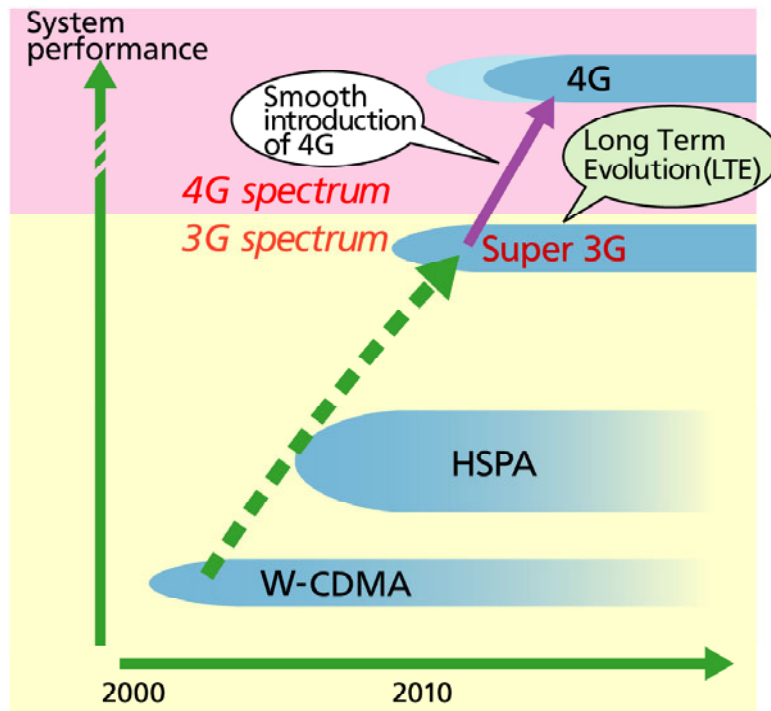

Super 3G Timetable

Comparison of Specifications

	3G: W-CDMA	3.5G: HSPA (HSDPA/HSUPA)	3.9G: Super 3G
Spectrum	3G (2GHz band plus additional spectrum for 3G)		
Bandwidth(s)	5MHz		1.4, 3.0, 5, 10, 15 & 20MHz
Radio access	DS-CDMA		SC-FDMA (uplink) OFDMA (downlink)
Peak uplink	384Kbps	5.7Mbps	75Mbps
Peak downlink	384Kbps	14Mbps	300Mbps